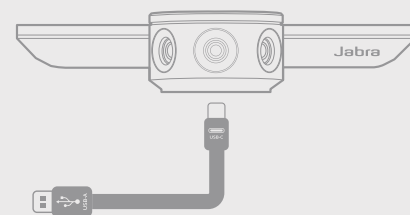

* See jabra.com/commercial-claims

How to set up

Camera positioning

Position the camera directly below the TV monitor, using the Jabra PanaCast wall mount*. For the most natural view of the huddle room, the camera should be mounted so that it is at eye level when seated.

How to connect

Instant collaboration – just plug in

Jabra PanaCast is compatible with all leading video and audio conferencing solutions, and is designed to work straight out of the box, with plug-and-play technology that lets you collaborate with others instantly.