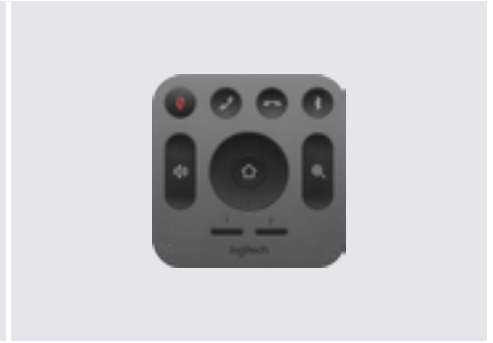

logitech®

SUPER-WIDE FIELD OF VIEW FOR SMALL SPACES.

Logitech MeetUp

Logitech® MeetUp is a premier ConferenceCam designed for small conference rooms and huddle rooms. With a room capturing, super-wide 120° field of view, MeetUp makes every seat at the table clearly visible. Motorized pan/tilt widens FOV even further: up to 170°. A low-distortion Logitech-engineered lens, Ultra HD 4K optics, and three camera presets deliver remarkable video quality and further enhance face-to-face collaboration.

audio provides an intuitive and coherent listening experience.

With a compact all-in-one design that minimizes cable clutter, MeetUp is USB plug-and-play and simply works right out of the box with any video conferencing software application and cloud service—including the ones you already use.

BlueJeans

lifesize

zoom

broadsoft

Logitech MeetUp

FEATURES & BENEFITS

Super-wide 120° field of view

Widest field of view of any Logitech video conferencing solution allows everyone in the room to be seen, even those close to the camera or seated at the edges of the room.

Ultra HD 4K image sensor

Supports multiple resolutions, including 4K (Ultra HD)¹ 1080p (Full HD) and 720p (HD) to best support the quality offered by your application and monitor.

3-microphones and custom-tuned speaker