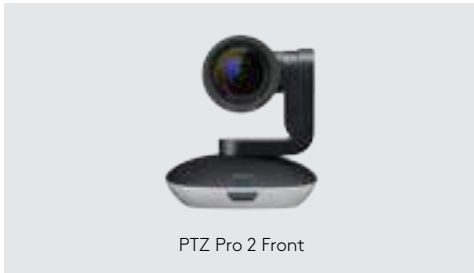

Logitech PTZ Pro 2

FEATURES & BENEFITS

Premium HD PTZ video camera for professional video collaboration

Ideal for conference rooms, training environments, large events and other professional video applications.

HD 1080p video quality at 30 frames per second

Delivers brilliantly sharp image resolution, outstanding color reproduction, and exceptional optical accuracy.

H.264 UVC 1.5 with Scalable Video Coding (SVC)

Advanced camera technology frees up bandwidth by processing video within the PTZ camera, resulting in a smoother video stream in applications like Microsoft® Skype® for Business.

90° field of view with mechanical 260° pan and 130° tilt

Enhanced pan/tilt and zoom motor performance make moving from preset to preset smoother. The wide field of view makes it easy to see everyone clearly.

10x lossless full HD zoom

Zoom wide or zero in on close-ups to clearly view objects, whiteboard content, and other details.

Autofocus

Superior camera lenses provide unparalleled sharpness, color rendition, and speed. Autofocus ensures that people and objects are clear wherever the camera is pointed.

Premium Logitech camera lens

Logitech designs and manufactures our own lenses to meet the highest technical standards and provide the experience of sitting in front of someone, even if you are a thousand miles away.

Far-end camera control

Operate camera pan, tilt and zoom functions¹ of a remote PTZ Pro 2, Logitech ConferenceCam, or select Logitech webcams².

Remote control

Easily operate camera pan/tilt/zoom functions during meetings.

Multiple mounting options

Configure the conference room or event space the way you want: use the PTZ camera on a table or wall mount with included hardware. The camera includes a standard tripod thread for added flexibility.

Plug-and-play USB connectivity

Easily connects to PC, Mac® and Chrome™ devices with no additional software required.

Works with most video conferencing applications

Compatible with virtually any video conferencing software app, including the ones you already use.

Kensington security slot

PTZ Pro 2 is provisioned with a Kensington security slot to help secure the equipment with an anti-theft lock.

3 camera presets

Select up to three preset locations for the camera view and return to any of them with the push of a button on the remote control.

Camera settings app

Adjust local camera pan, tilt, zoom, image settings, and other advanced controls from a PC or Mac® with a simple-to-use software app.

PRODUCT SPECIFICATIONS

PTZ Pro 2

Price: $799
Part #: 960-001184
UPC Code: 097855128249

PRODUCT DIMENSIONS + WEIGHT

Camera

131 x 130 x 146 mm
5.16 x 5.12 x 5.75"
580 g/20.46 oz

Remote

50 x 120 x 10 mm
1.97 x 4.72 x 0.39"
48 g/1.69 oz

COMPATIBILITY

Certified for Skype for Business, Optimized for Cisco Jabber® and WebEx® compatible³, Vidyo Certified Device, Enhanced integration with Logitech Collaboration Program (LCP) members⁴

SYSTEM REQUIREMENTS

Windows® 7, Windows 8.1 or Windows 10