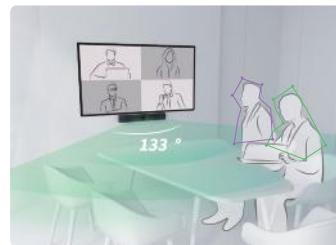

# Yealink MeetingBar A20

All-in-one Video Collaboration Bar  
for Small and Huddle Rooms

Yealink MeetingBar A20, an all-in-one video device which integrates the whole things you need for the seamless video collaboration in small and huddle rooms. With the 20MP, 133° FoV lens AI camera, 8 MEMS microphone arrays and speaker, the A20 MeetingBar starts up the powerful video and voice experience perfectly even in small spaces. Just with simple plug-and-play for a quick kick-off, the A20 fulfils a cost-effective solution with the best experience for your video meeting.

### High Quality AI Camera

- AI tech with Auto Framing and Speaker Tracking
- 133° wide-angle lens, 20MP
- Large view in small spaces

### Ultra HD Full-duplex Voice

- Built-in 8 MEMS microphone arrays and speaker
- Accurate 6m voice pickup range
- Yealink Noise Proof Technology and dereverberation

### Quick Setup

- All-in-one MeetingBar design
- Take up less space
- Minimize the cable clutter
- Plug-and-Play