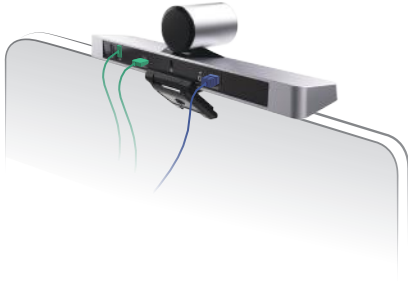

### Video Collaboration Bar

For huddle and small room

Plug-and-play  
Setup

Intuitive Teams  
Interface

Life-like Video  
Quality

Immersive Audio  
Experience

Yealink VC210 Teams Edition, an affordable video collaboration bar designed for huddle and small room.

With Microsoft Teams built right in, the device provides a simple and smooth Teams meeting experience with the premium video and voice quality, either working with a touch or normal display.

**Meeting is That Simple** Perfect for various layout of small spaces, the compact VC210 comes with features you need highly integrated. The lightweight bar is able to mount either on the wall, top of display, or on a flat surface. Simply plug in the cables, you are ready for a meeting with intuitive Teams interface that you already knew and like.

**Capture All Details** The ultra HD 4K camera features auto framing with 120° field-of-view, ensuring that every participant can be clearly captured during the meeting, even those sit closest to the camera. The life-like meeting experience greatly enhances small-space meeting collaborations.

**Hear and Speak Easy** Yealink CP900 speakerphone comes as the dedicated voice device to deliver a more stable and immersive audio experience. The full-duplex speakerphone features HD voice and six-microphone beamforming, people on both ends can always enjoy a life-like communication regardless of the position of seats. Noise reduction and echo cancellation technology ensure that conversations sounds naturally while reducing background noise and reverberation.