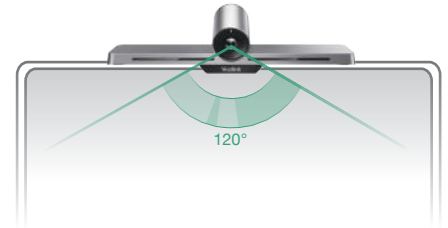

### Video Collaboration Bar

For huddle and small room

Plug-and-play  
Setup

Intuitive Teams  
Interface

Life-like Video  
Quality

Immersive Audio  
Experience

Yealink VC210 Teams Edition, an affordable video collaboration bar designed for huddle and small room.

With Microsoft Teams built right in, the device provides a simple and smooth Teams meeting experience with the premium video and voice quality, either working with a touch or normal display.

**Meeting is That Simple** Perfect for various layout of small spaces, the compact VC210 comes with features you need highly integrated. The lightweight bar is able to mount either on the wall, top of display, or on a flat surface. Simply plug in the cables, you are ready for a meeting with intuitive Teams interface that you already knew and like.

**Capture All Details** The ultra HD 4K camera features auto framing with 120° field-of-view, ensuring that every participant can be clearly captured during the meeting, even those sit closest to the camera. The life-like meeting experience greatly enhances small-space meeting collaborations.